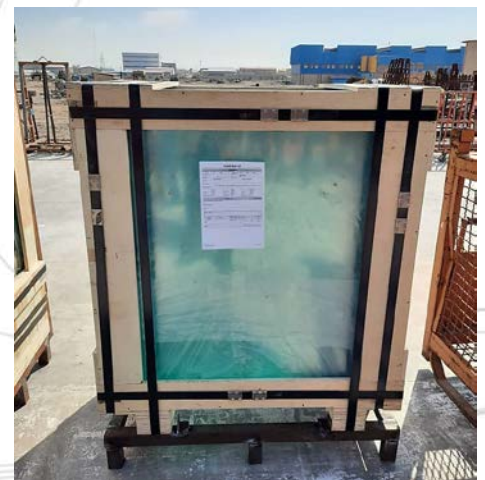

Glass for Shower Box

Zista Group can supply any sizes, any thicknesses and with or without holes of Tempered Glass for Shower Boxes, but our main supply for Shower Boxes as below aspect:

- 1- **Clear Tempered Glass 8 millimeters** as dividers in the Bathrooms and Shower Boxes without Holes
- 2- **Clear Tempered Glass 6 millimeters** as a doors or walls with Holes in the Bathrooms and Shower Boxes
- 3- **Sandblast Tempered Glasses and Painted Glass** for Shower Boxes as doors (with or without Holes) or dividers (with or without Holes)

As Glass is very delicate and sensitive product to handle in logistics, its safe transportation requires high precision and expertise in the packaging. Therefore, at Zista Group we have provided a specialized and customized tailor made packing solution for the Shower Box sizes and sheets to fit fixed No. of Sets per container for shipments of Iranian Tempered Glass for Shower Box Application.